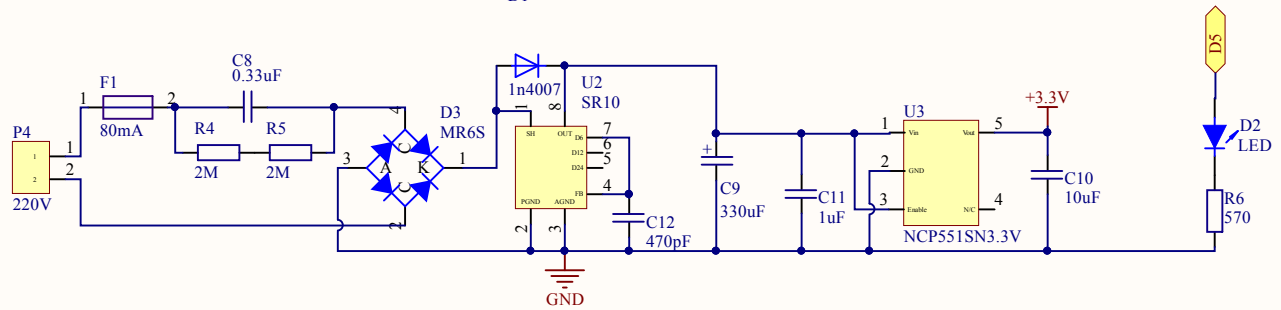

D1

Title		
Size	Number	Revision
A4		
Date:	12.02.2015	Sheet of
File:	C:\Users\...\MySensors.Sens.atmega328-wifi-sch.doc	